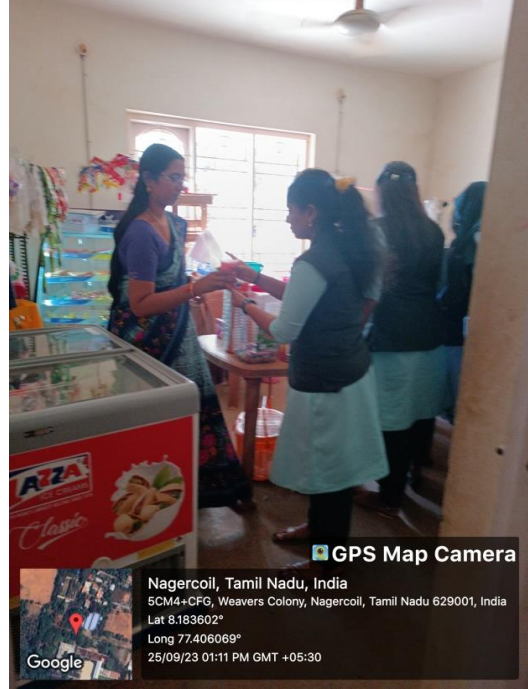

Women Students' Centre

Women Students' Centre in Scott Christian College campus, provides space for women students to study, relax, and socialize without fear of harassment. The on-campus facilities offered by Women Students' Centre includes sufficient number of restrooms, CCTVs, Scott Café, Scott Health Care Unit with a nurse, sick room, water facilities, fire safety, Women's Hostel etc. Any reporting of incidents of harassment or discrimination based on gender are dealt seriously and sorted out confidentially.

Women Students' Centre assuring undisturbed environment

CCTV near the parking area providing safety and security of women

CCTV at the entrance of the Women's Centre detecting activities to ensure safety of women

Socialisation and refreshing space for women students

Recreation Space for Women in the Main building upstairs

Enjoying refreshment at the Women's Centre

Free Healthcare offered to the students by the professional healthcare assistant