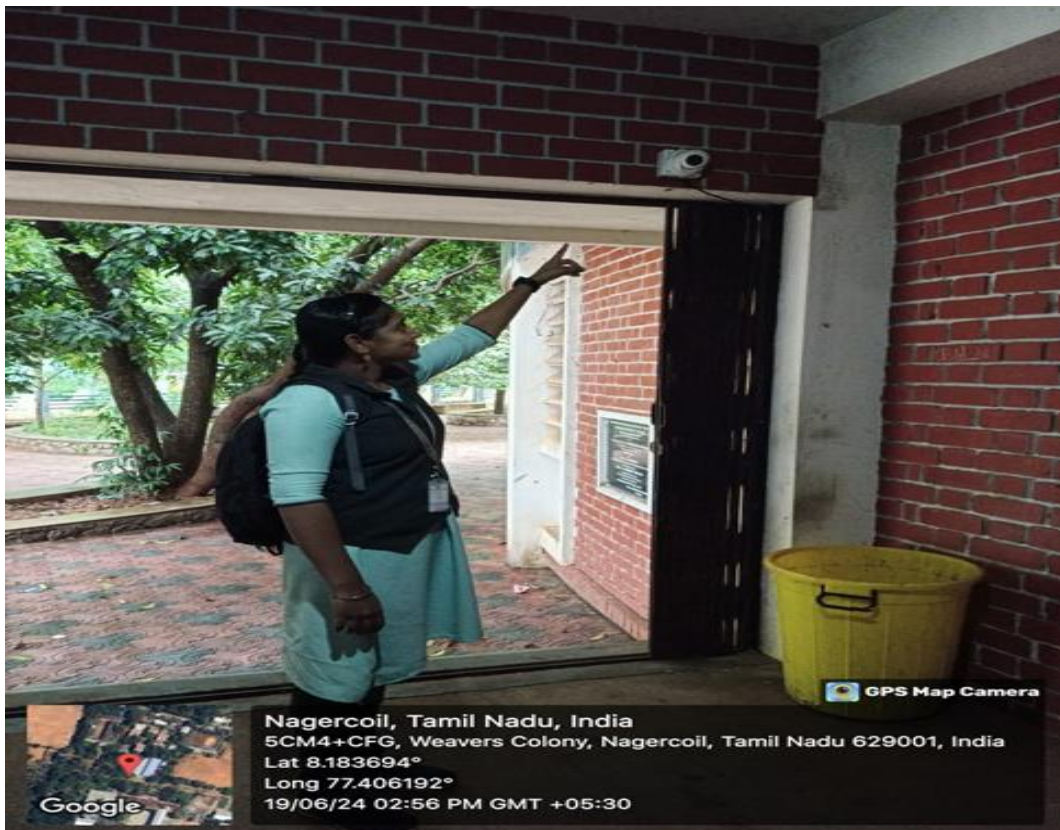

Women Students' Centre

Women Students' Centre in Scott Christian College campus, provides space for women students to study, relax, and socialize without fear of harassment. The on-campus facilities offered by Women Students' Centre includes sufficient number of restrooms, CCTVs, Scott Café, Scott Health Care Unit with a nurse, sick room, water facilities, fire safety, Women's Hostel etc. Any reporting of incidents of harassment or discrimination based on gender are dealt seriously and sorted out confidentially.

Women Students' Centre assuring undisturbed environment

CCTV near the parking area providing safety and security of women

CCTV at the entrance of the Women's Centre detecting activities to ensure safety of women

Socialisation and refreshing space for women students

Recreation Space for Women in the Main building upstairs

Enjoying refreshment at the Women's Centre

Free Healthcare offered to the students by the professional healthcare assistant