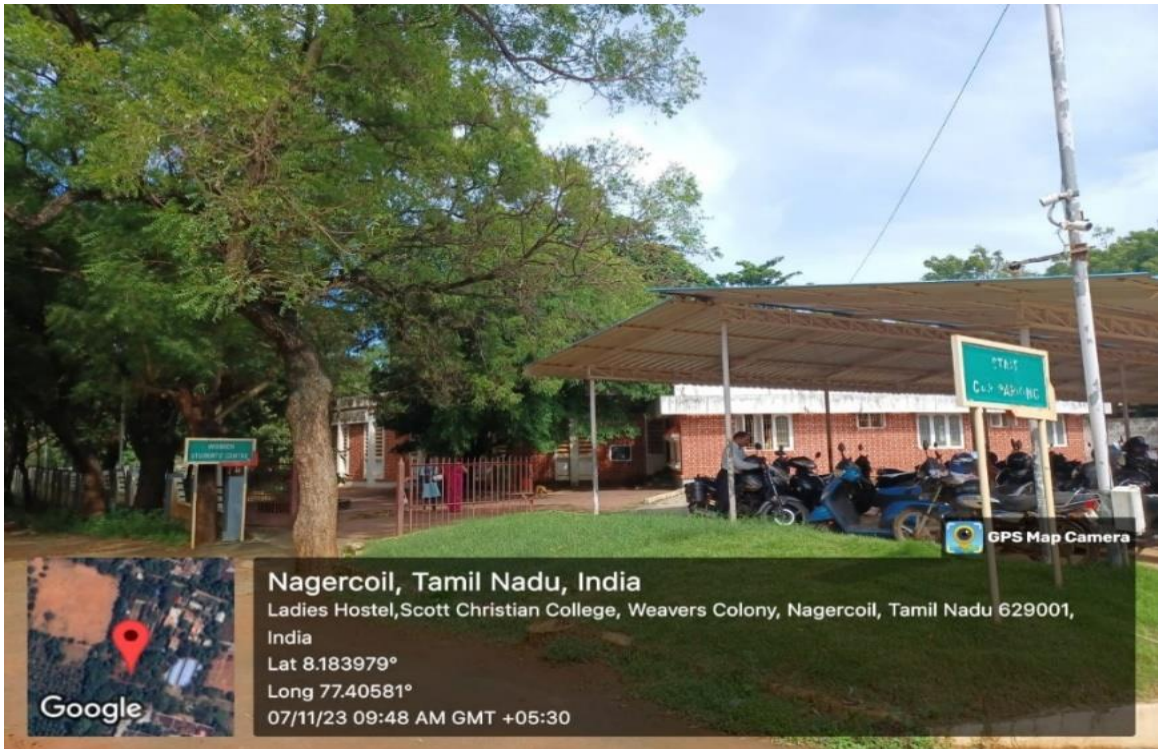

Women Students' Centre

Women Students' Centre in Scott Christian College campus, provides space for women students to study, relax, and socialize without fear of harassment. The on-campus facilities offered by Women Students' Centre includes sufficient number of restrooms, CCTVs, Scott Café, Scott Health Care Unit with a nurse, sick room, water facilities, fire safety, Women's Hostel etc. Any reporting of incidents of harassment or discrimination based on gender are dealt seriously and sorted out confidentially.

Women Students' Centre assuring undisturbed environment

CCTV near the parking area providing safety and security of women

CCTV at the entrance of the Women's Centre detecting activities to ensure safety of women